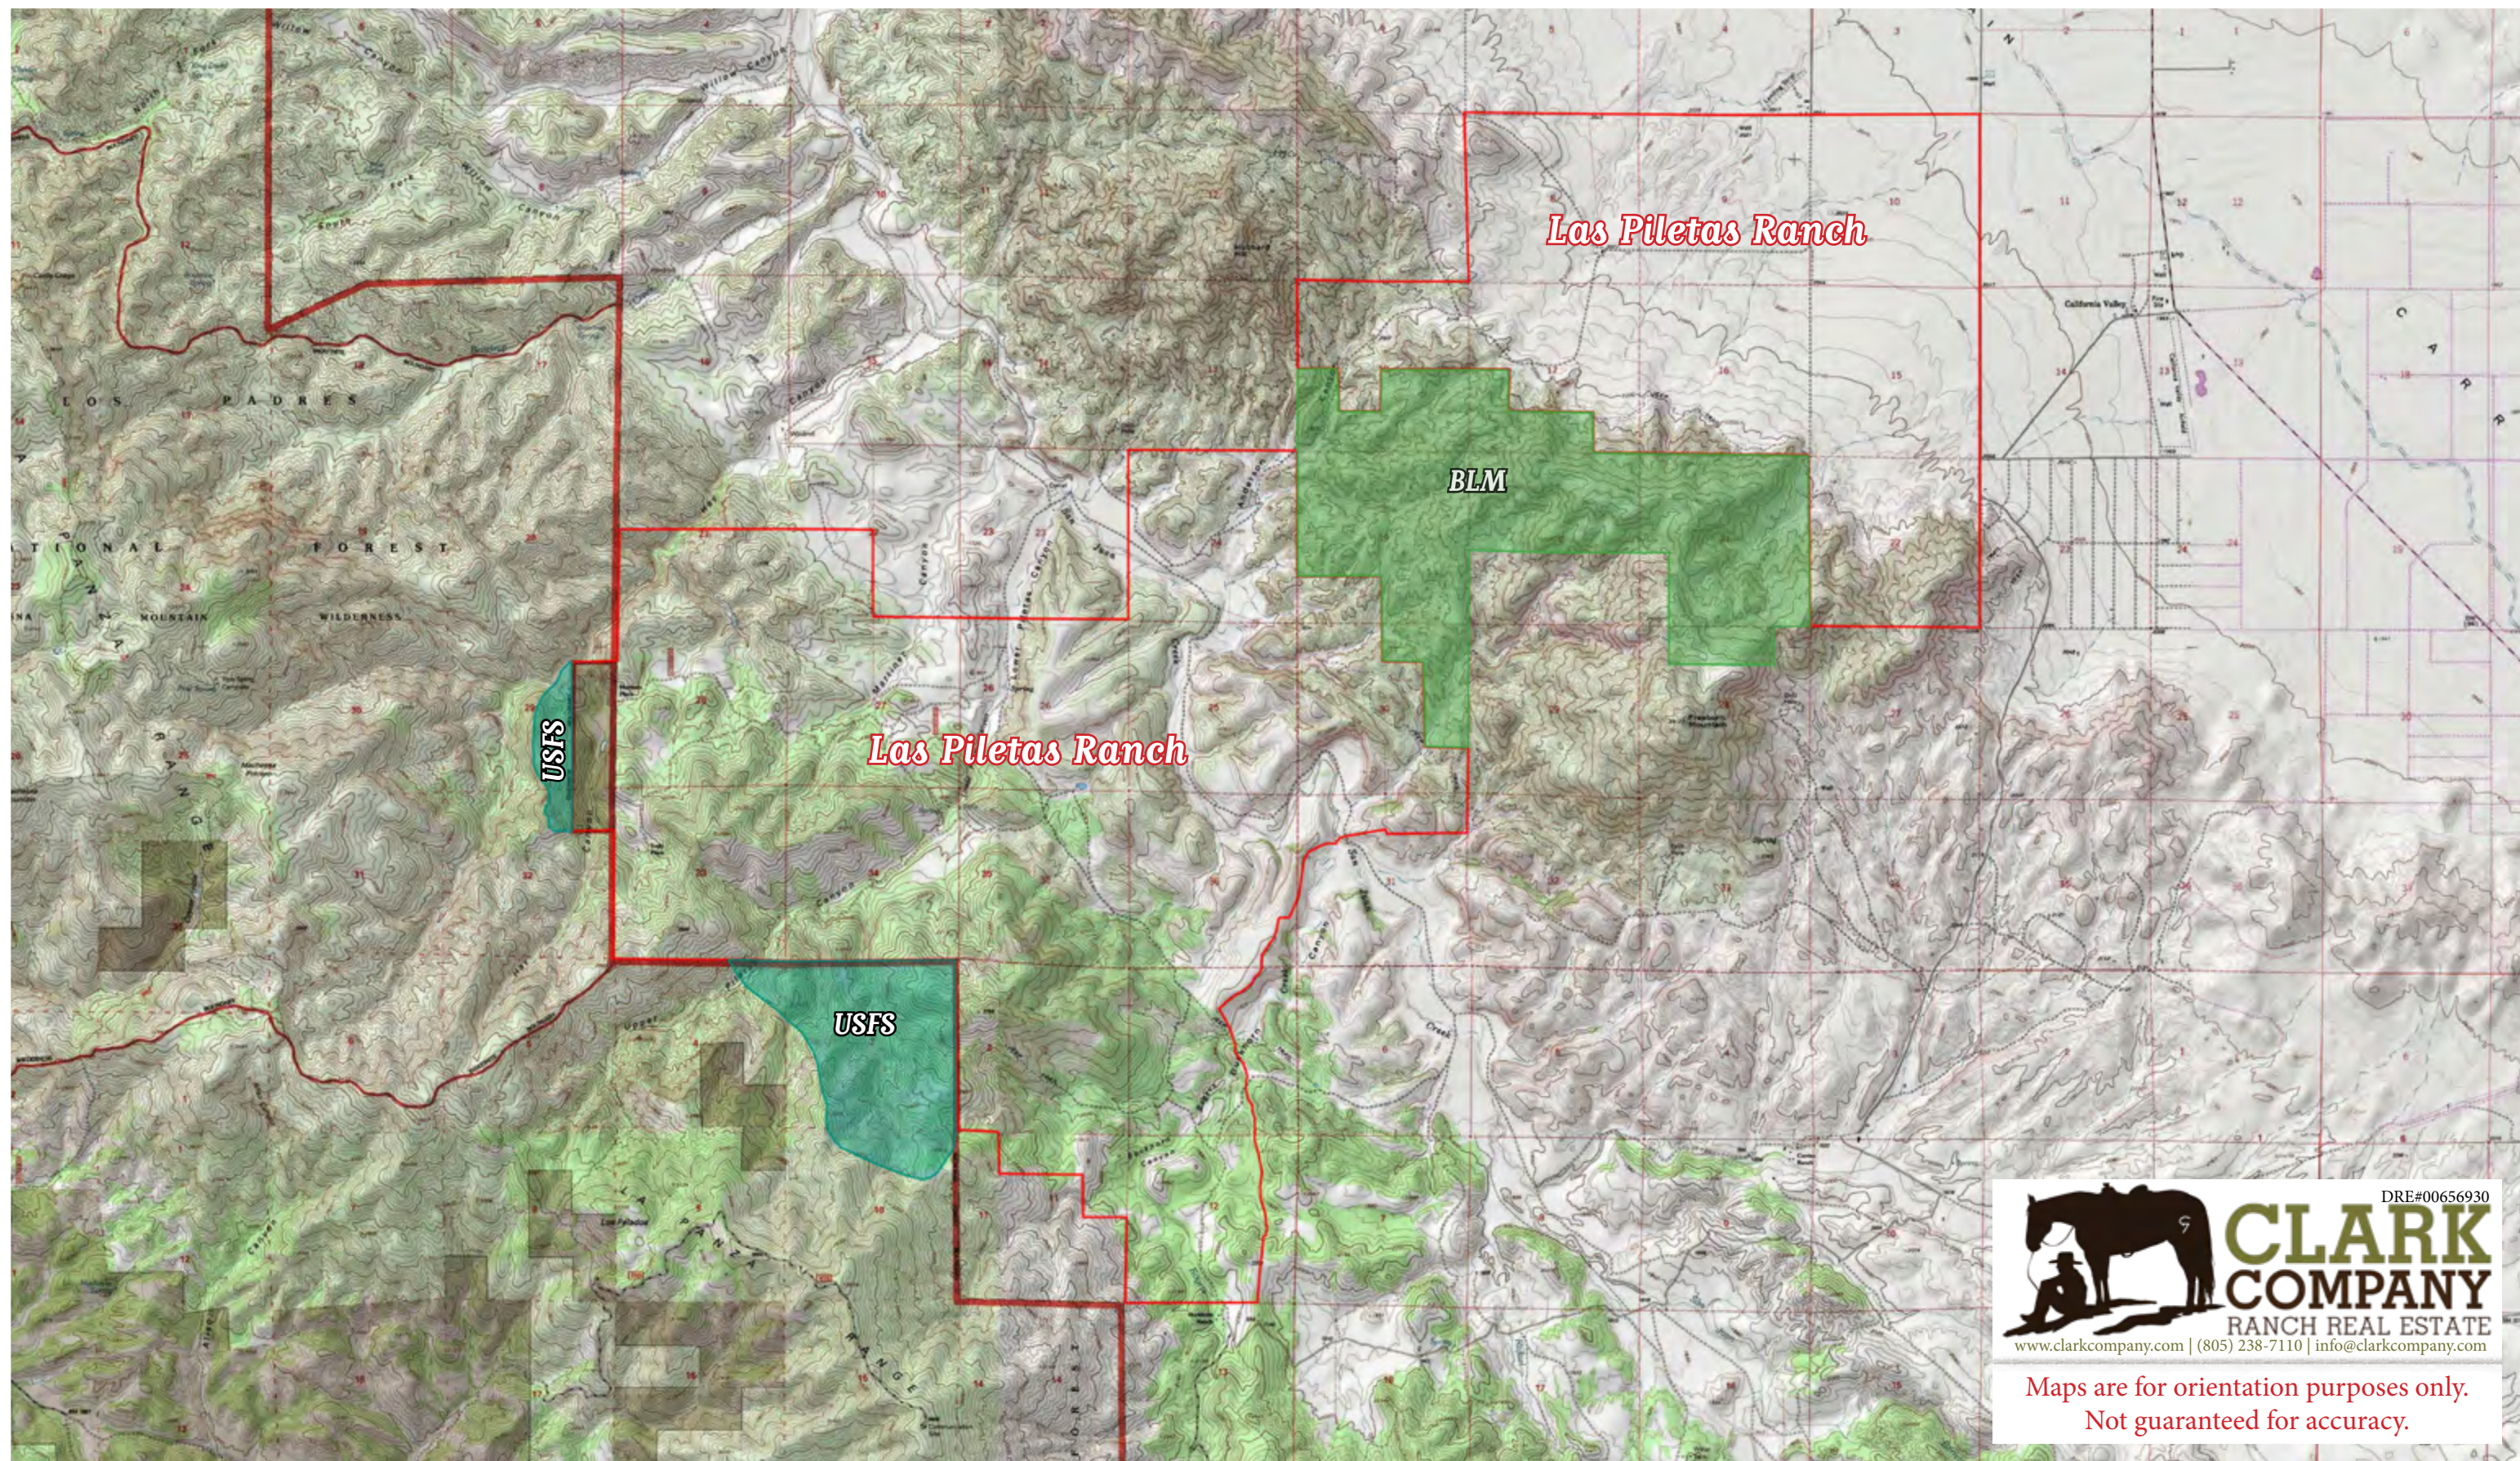

DRE#00656930

CLARK
COMPANY
RANCH REAL ESTATE

www.clarkcompany.com | (805) 238-7110 | info@clarkcompany.com

Maps are for orientation purposes only.
Not guaranteed for accuracy.

LAS PILETAS

- **Ranch** - 13035 Branch Mountain Road | Santa Margarita, California 93453